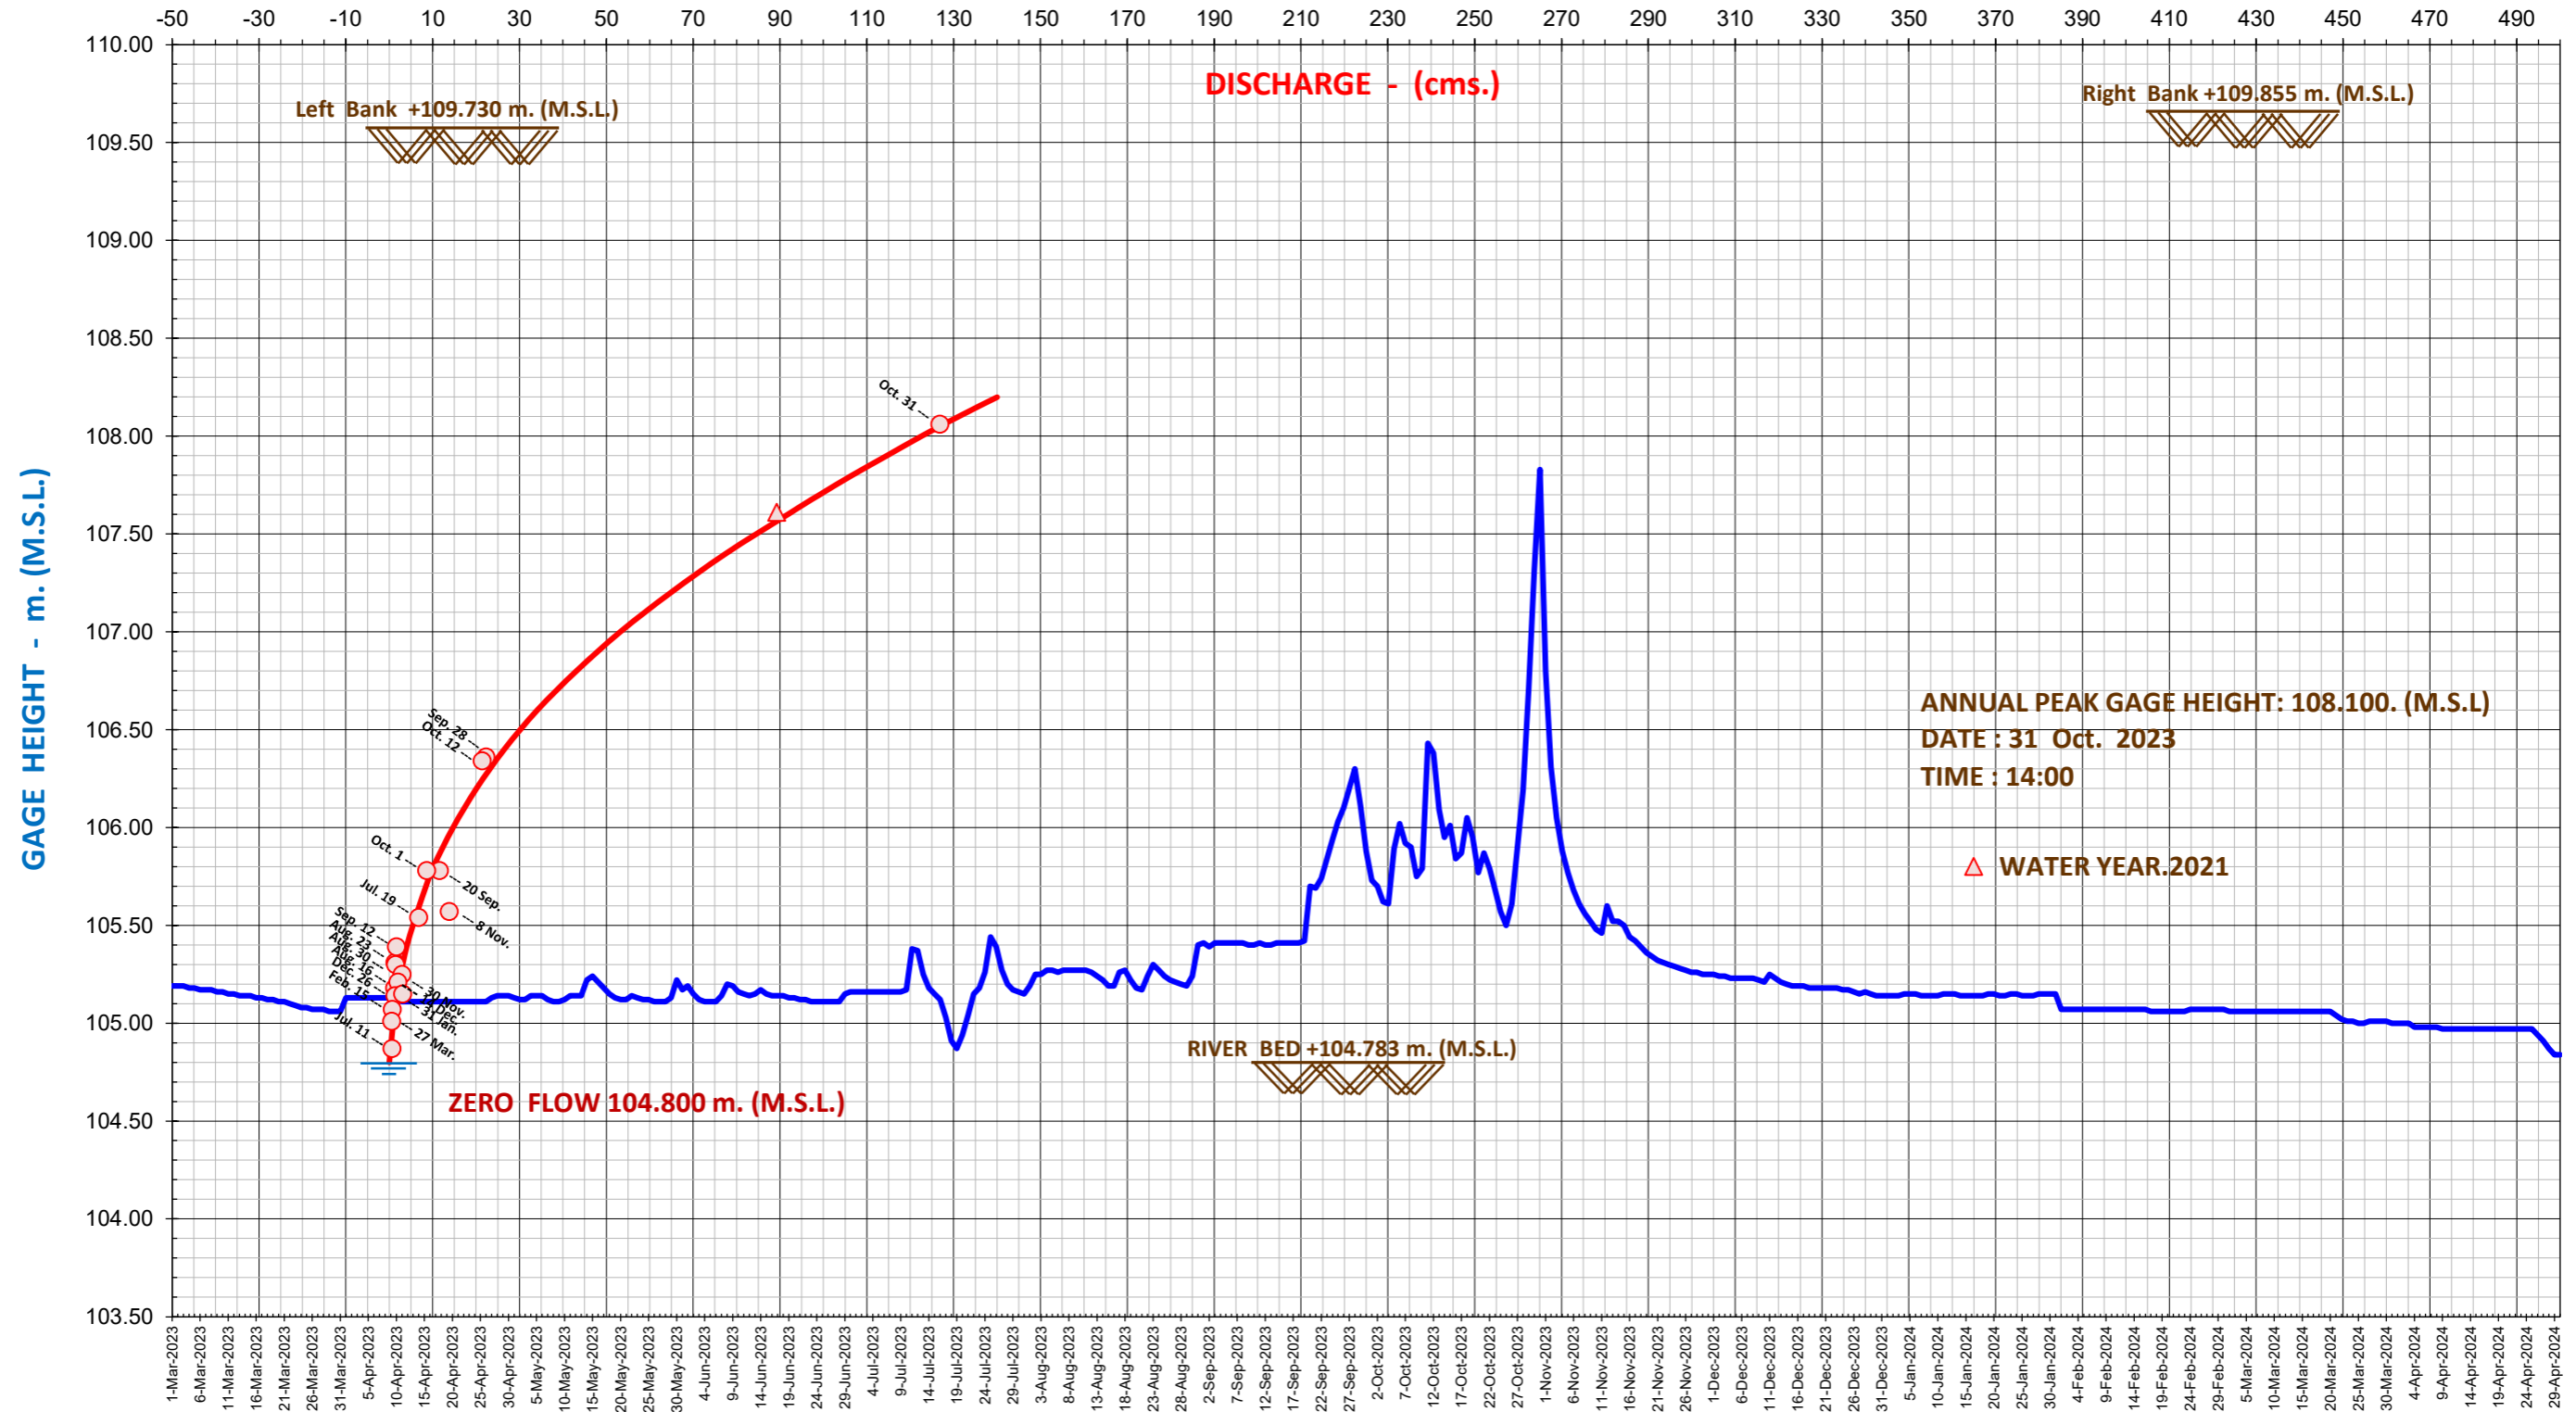

DAILY MEAN GAGE HEIGHT AND RATING CURVE WATER YEAR 2023

STATION P.50A KHLONG KHLUNG AT. BAN THAI TAWEE A. KOSAMPHI NAKHON M. KAMPHAENG PHET

April	May	June	July	August	September	October	November	December	January	February	March
-------	-----	------	------	--------	-----------	---------	----------	----------	---------	----------	-------